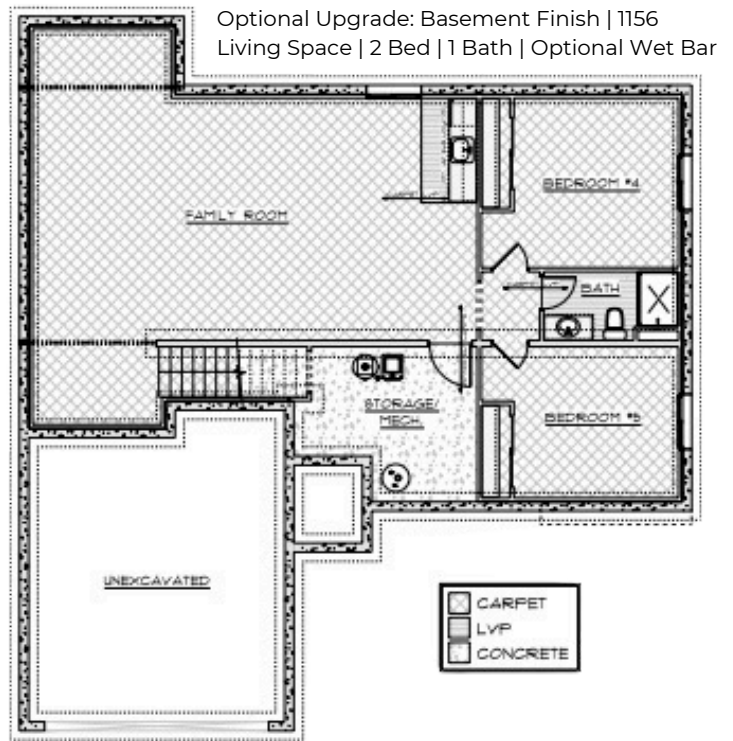

The Palmer Ranch

-  Ranch
-  1451 SQ FT
-  3 Bed
-  2 Bath

Trust Builders' Palmer Ranch offers 3 bedrooms and 2 bathrooms on the main level along with a great pantry and drop zone. Optional future finish in the basement provides room to expand with two more bedrooms, a living space, bathroom and optional wet bar.