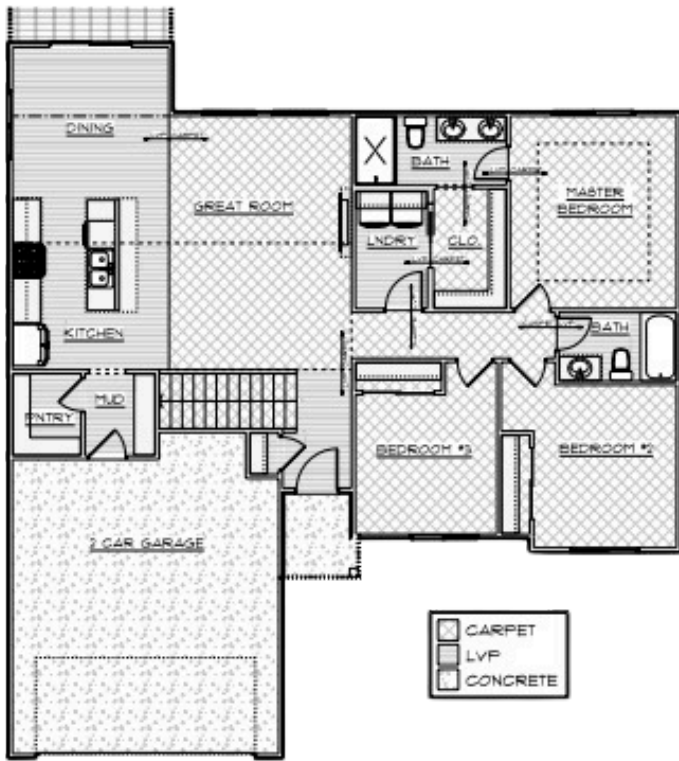

The Palmer Ranch

-  Ranch
-  1451 SQ FT
-  3 Bed
-  2 Bath

Trust Builders' Palmer Ranch offers 3 bedrooms and 2 bathrooms on the main level along with a great pantry and drop zone. Optional future finish in the basement provides room to expand with two more bedrooms, a living space, bathroom and optional wet bar.