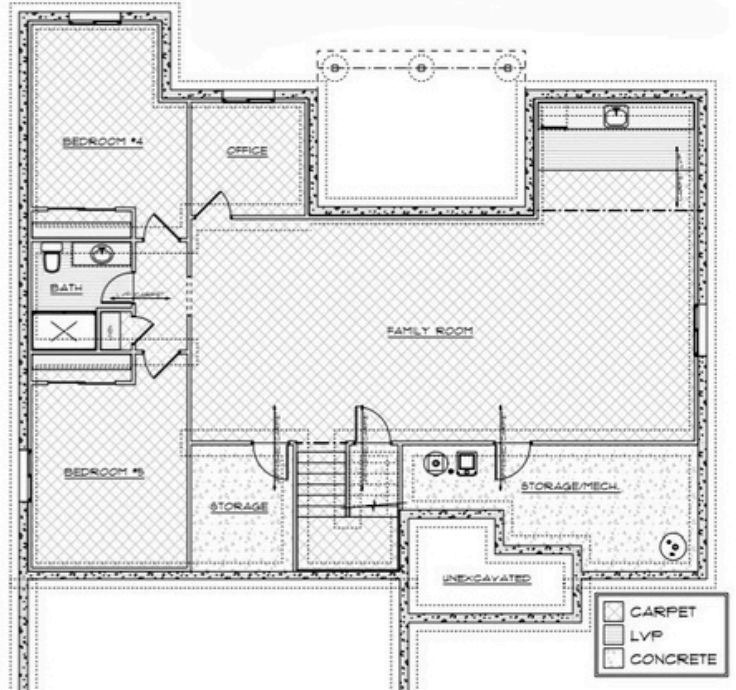

# The Walker Ranch

Optional Upgrade: Basement Finish | 1408 SQ FT  
Living Space | 2 Bed | 1 Bath | Office | Optional Wet Bar

Ranch

1868 SQ FT

3 Bed

2.5 Bath

Trust Builders' Walker ranch offers loads of living space for entertaining, a spacious owner's suite with shower and separate tub, a half bathroom on the main level for guests and two more secondary bedrooms with shared bath.

Optional basement finish could include additional living space, 2 bedrooms, a bathroom, wet bar and office.

Reach out to Trust Builders to discuss building this floor plan on your desired lot.

**Email: [sales@trustbuildersiowa.com](mailto:sales@trustbuildersiowa.com)**